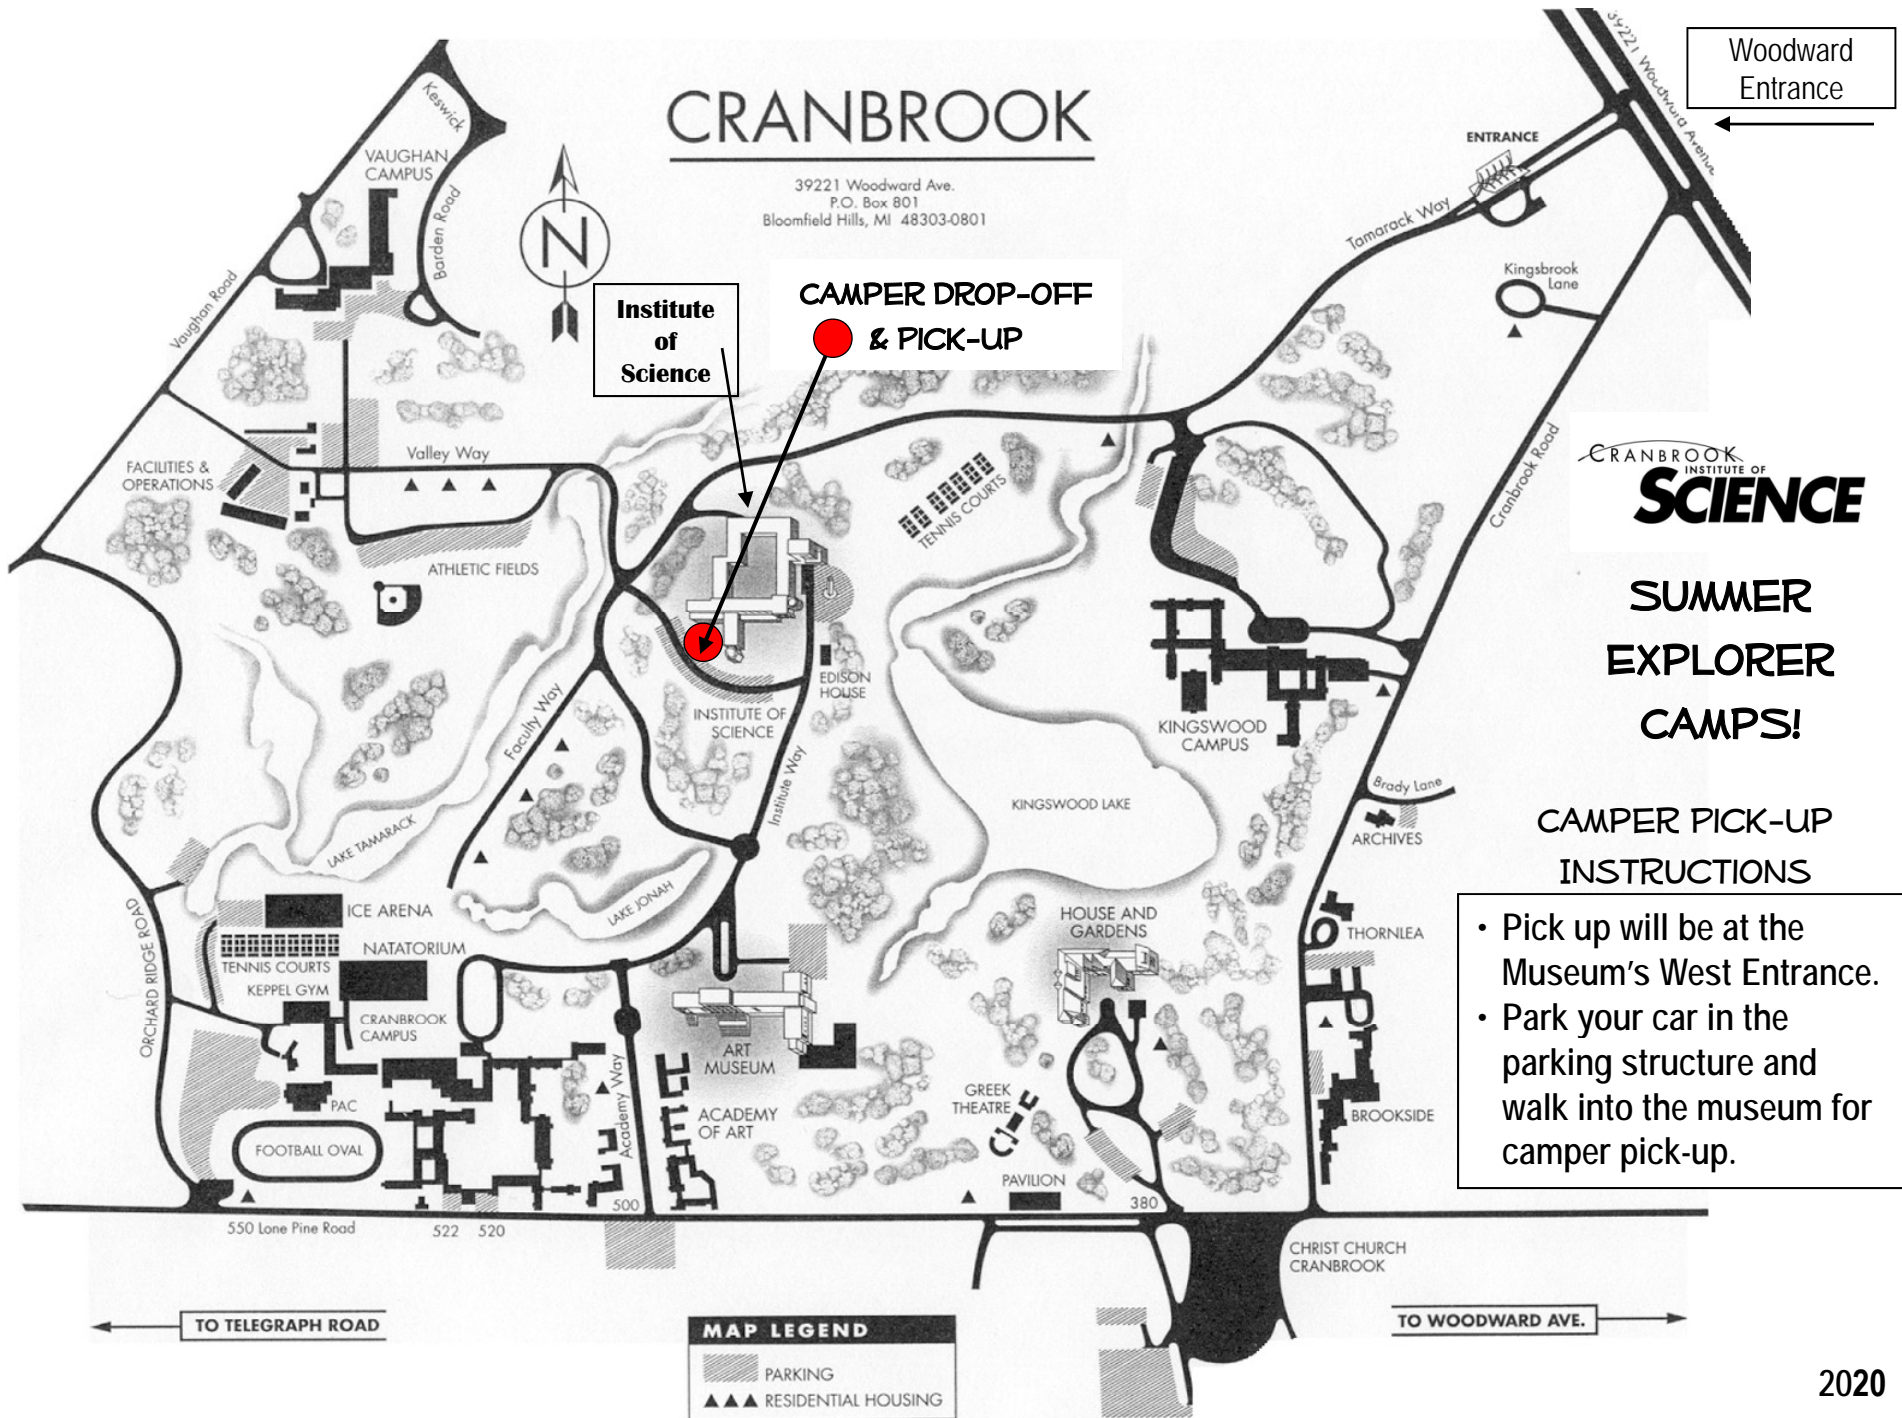

# CRANBROOK

39221 Woodward Ave.  
P.O. Box 801  
Bloomfield Hills, MI 48303-0801

Woodward  
Entrance

Institute  
of  
Science

**CAMPER DROP-OFF  
& PICK-UP**

CRANBROOK  
INSTITUTE OF  
**SCIENCE**

**SUMMER  
EXPLORER  
CAMPS!**

**CAMPER PICK-UP  
INSTRUCTIONS**

- Pick up will be at the Museum's West Entrance.
- Park your car in the parking structure and walk into the museum for camper pick-up.

**MAP LEGEND**

- ▨ PARKING
- ▲▲ RESIDENTIAL HOUSING

TO TELEGRAPH ROAD

TO WOODWARD AVE.